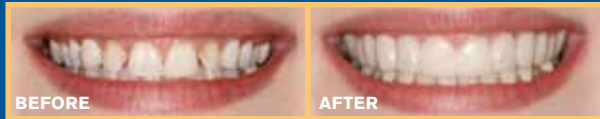

snapon  
smile®

*Snap-On Smile  
has changed  
my life  
-Gigi S.*

*It literally  
changed my life.  
-Laura F.*

Real Patients... Real Results.

Increases lost tooth height

Replaces missing teeth

"Closes" spaces between teeth

Covers uneven or crooked teeth

Enhances an existing smile ruined by stains or cracks

ACTUAL PATIENTS

snapon  
smile®

Easy. Painless. Beautiful!

You can trust your dentist and **DenMat®**, the providers of your **Snap-On Smile**. **DenMat** has been a global leader in dental innovation and technology for more than 30 years and is a preferred supplier to your dentist.