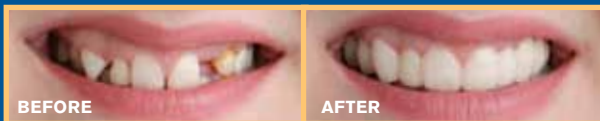

snapon  
smile®

*Snap-On Smile  
has changed  
my life  
-Gigi S.*

*It literally  
changed my life.  
-Laura F.*

Real Patients... Real Results.

Increases lost tooth height

Replaces missing teeth

"Closes" spaces between teeth

Covers uneven or crooked teeth

Enhances an existing smile ruined by stains or cracks

ACTUAL PATIENTS

snapon  
smile®

Easy. Painless. Beautiful!

You can trust your dentist and **DenMat®**, the providers of your **Snap-On Smile**. **DenMat** has been a global leader in dental innovation and technology for more than 30 years and is a preferred supplier to your dentist.

## What is Snap-On Smile?

**Snap-On Smile** is a patented, easy and painless way to obtain a beautiful smile. After 8 years of extensive research and development, your dentist can now provide you with a **Snap-On Smile** that is thin and strong with the look of natural teeth. You can eat and drink with your **Snap-On Smile**. It's easy to care for and can be a temporary or permanent solution. It's available for upper and lower teeth.

It is an excellent choice for:

- Gaps, crooked, stained or missing teeth
- Those who are not candidates for bridges or implants
- Anyone who would like a transformative smile without the expense and discomfort of complex and invasive dental procedures
- Anyone who has an old-fashioned removable partial denture and wants a beautiful, more comfortable alternative