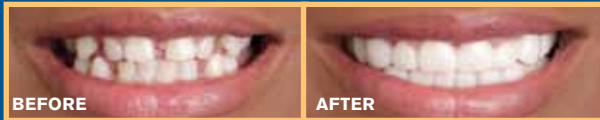

snapon  
smile®

*Snap-On Smile  
has changed  
my life  
-Gigi S.*

*It literally  
changed my life.  
-Laura F.*

Real Patients... Real Results.

Increases lost tooth height

Replaces missing teeth

"Closes" spaces between teeth

Covers uneven or crooked teeth

Enhances an existing smile ruined by stains or cracks

ACTUAL PATIENTS

snapon  
smile®

Easy. Painless. Beautiful!

You can trust your dentist and **DenMat®**, the providers of your **Snap-On Smile**. **DenMat** has been a global leader in dental innovation and technology for more than 30 years and is a preferred supplier to your dentist.

## What is Snap-On Smile?

**Snap-On Smile** is a patented, easy and painless way to obtain a beautiful smile. After 8 years of extensive research and development, your dentist can now provide you with a **Snap-On Smile** that is thin and strong with the look of natural teeth. You can eat and drink with your **Snap-On Smile**. It's easy to care for and can be a temporary or permanent solution. It's available for upper and lower teeth.