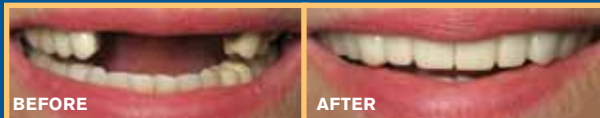

snapon  
smile®

*Snap-On Smile  
has changed  
my life  
-Gigi S.*

*It literally  
changed my life.  
-Laura F.*

Real Patients... Real Results.

Increases lost tooth height

Replaces missing teeth

"Closes" spaces between teeth

Covers uneven or crooked teeth

Enhances an existing smile ruined by stains or cracks

ACTUAL PATIENTS

snapon  
smile®

Easy. Painless. Beautiful!

You can trust your dentist and **DenMat®**, the providers of your **Snap-On Smile**. **DenMat** has been a global leader in dental innovation and technology for more than 30 years and is a preferred supplier to your dentist.